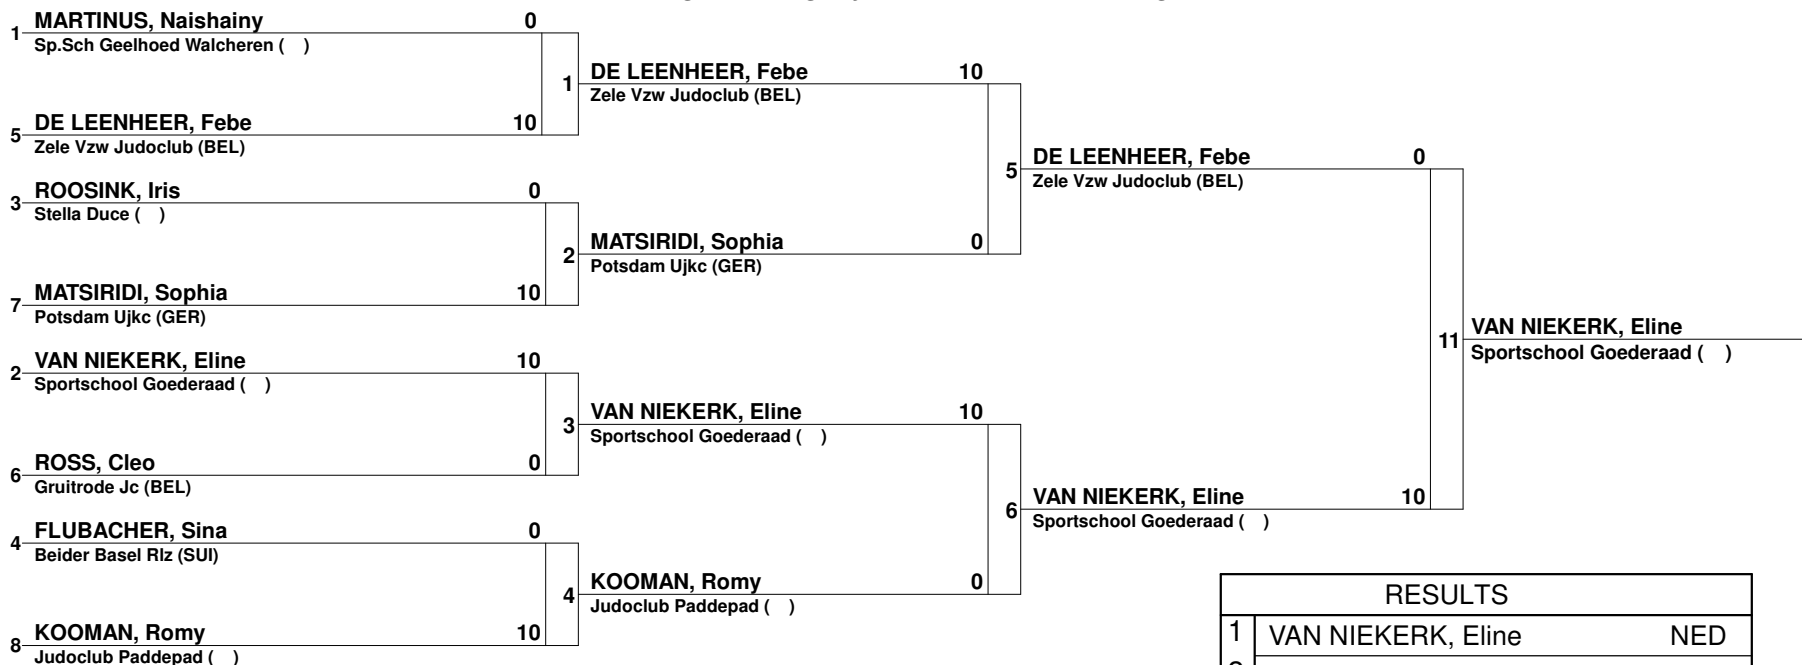

Matsuru Dutch Open Espoir 2020

Weight category: Women -15 -63 kg

-63 kg

(8 competitors)

RESULTS		
1	VAN NIEKERK, Eline	NED
2	DE LEENHEER, Febe	BEL
3	KOOMAN, Romy	NED
3	MATSIRIDI, Sophia	GER