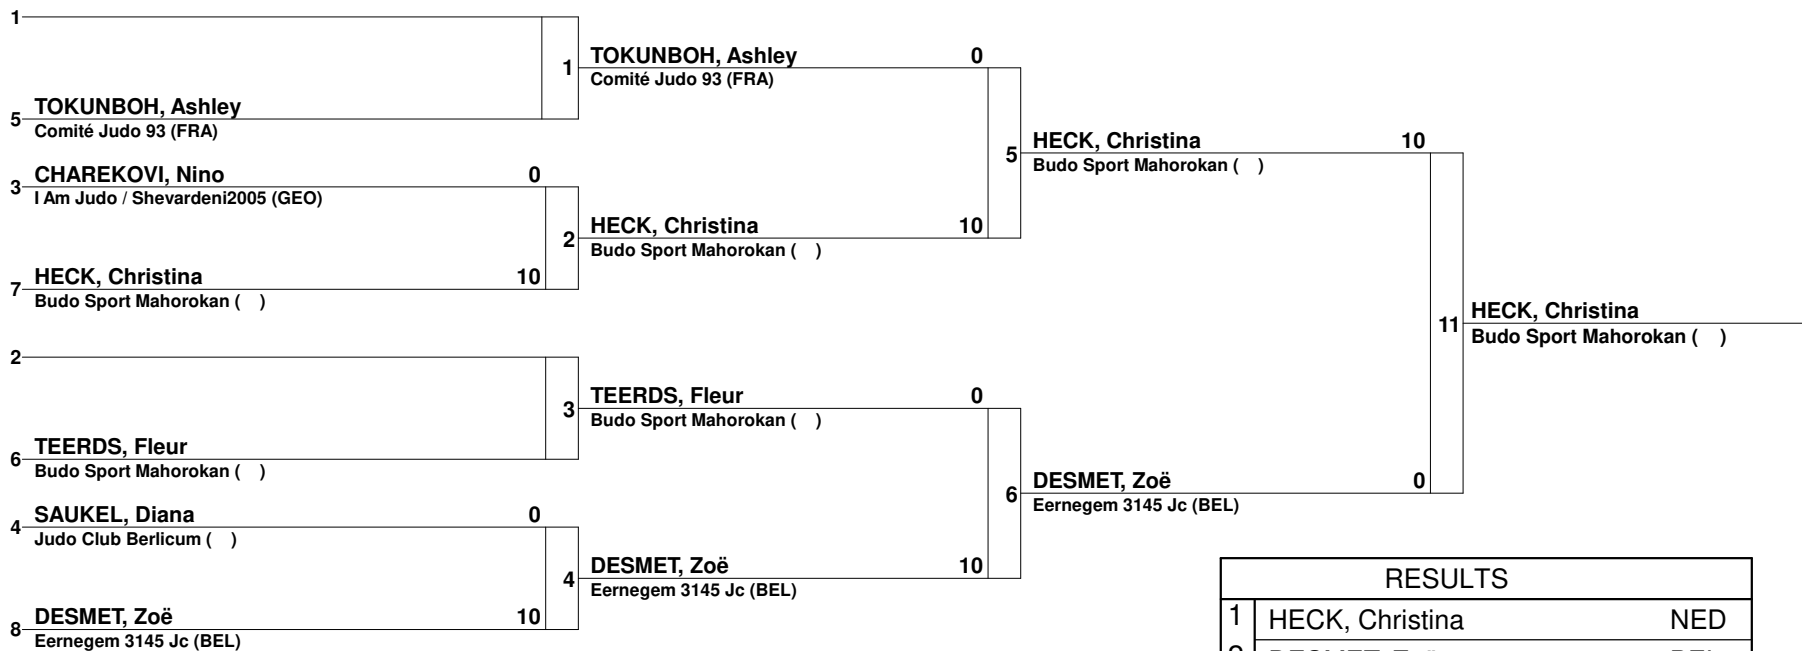

# Matsuru Dutch Open Espoir 2020

Weight category: Women -21 +78 kg

# +78 kg

(6 competitors)

RESULTS		
1	HECK, Christina	NED
2	DESMET, Zoë	BEL
3	TEERDS, Fleur	NED
3	TOKUNBOH, Ashley	FRA