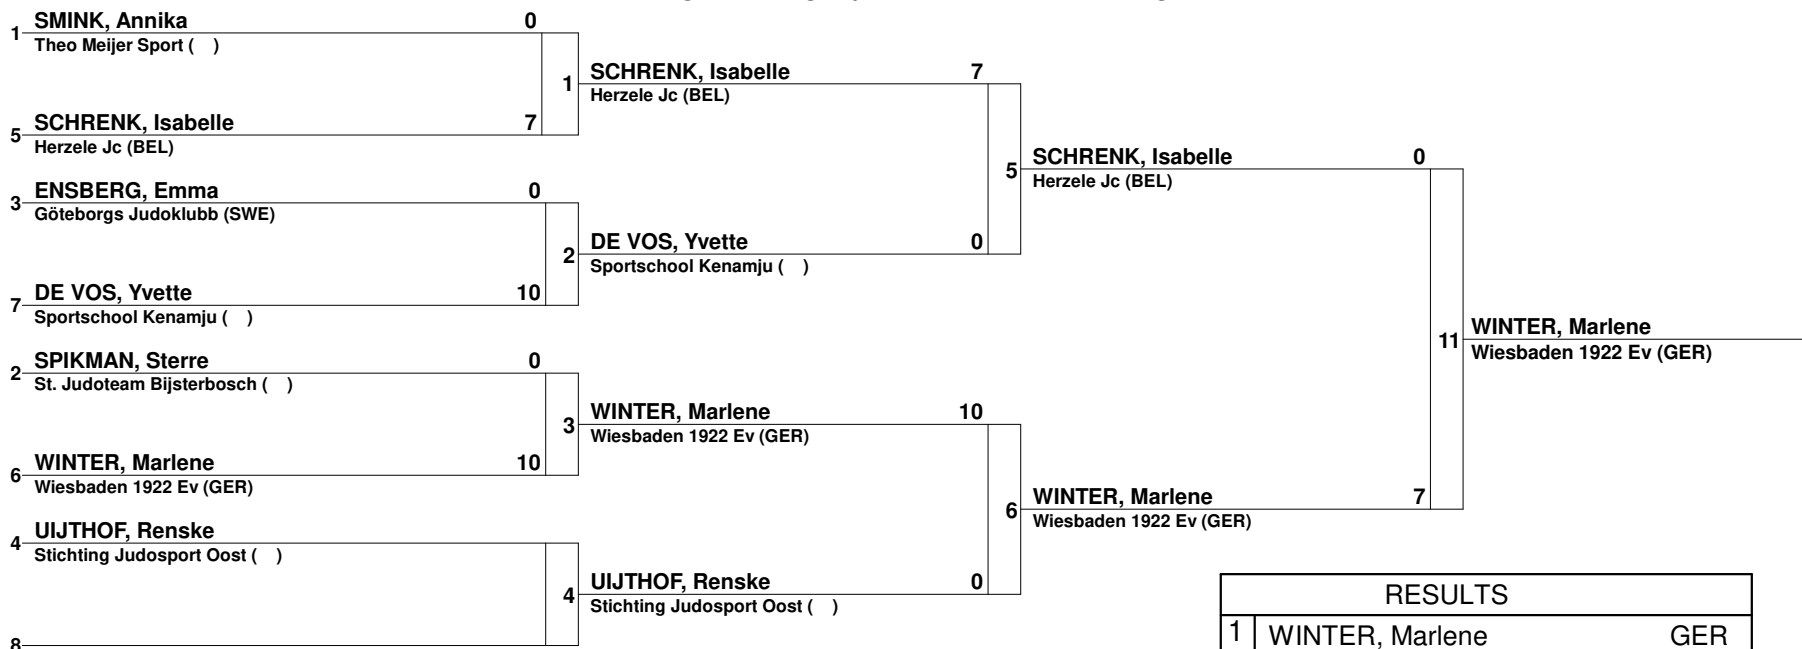

# Matsuru Dutch Open Espoir 2020

Weight category: Women -21 -78 kg

# -78 kg

(7 competitors)

RESULTS		
1	WINTER, Marlene	GER
2	SCHRENK, Isabelle	BEL
3	SMINK, Annika	NED
3	DE VOS, Yvette	NED